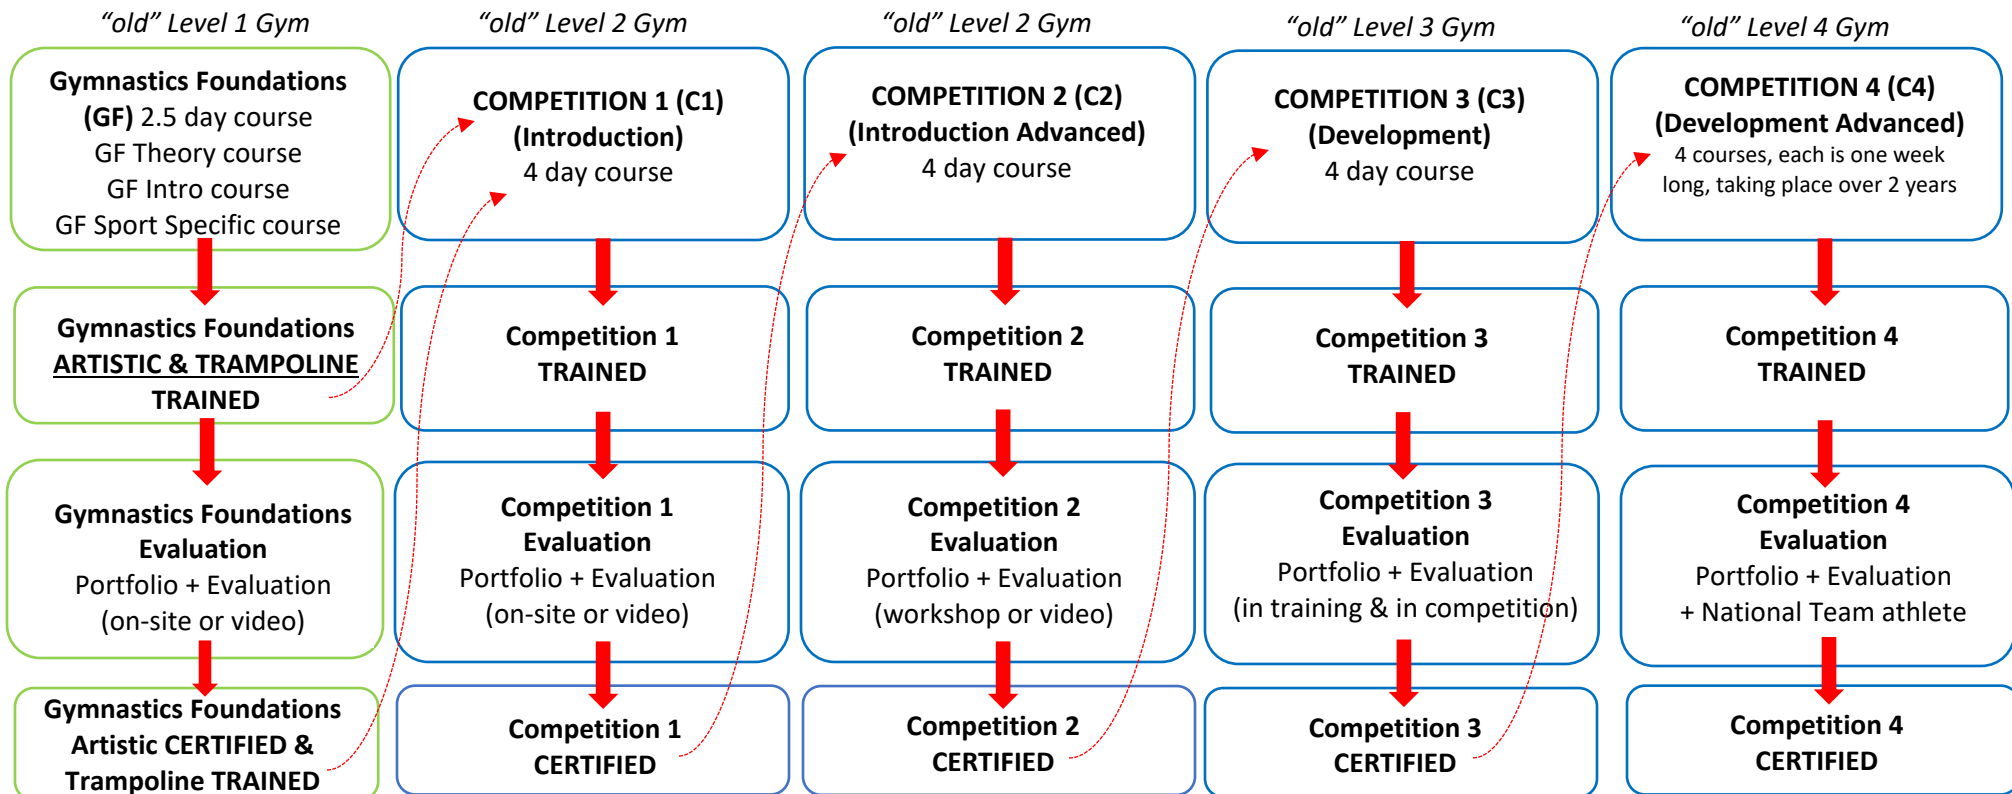

# NCCP Artistic Gymnastics | Coaching Summary

**GF Trained:**  
WAG JO 1-2\*  
MAG P1\*  
\*(under indirect supervision of Level 2/C1 WAG/MAG certified coach – sport specific)

**CANGYM:**  
Burgundy – Purple (under indirect supervision of GF certified Artistic coach)

**C1 Trained:**  
WAG JO 3-7\*  
MAG P2- 3, Elite 1-2\*  
\*(under indirect supervision of Level 2/C1 certified WAG/MAG coach – sport specific)  
*Pre-competitive*

**CANGYM:**  
Blue – Yellow (under indirect supervision of Level 2/C1 certified coach)